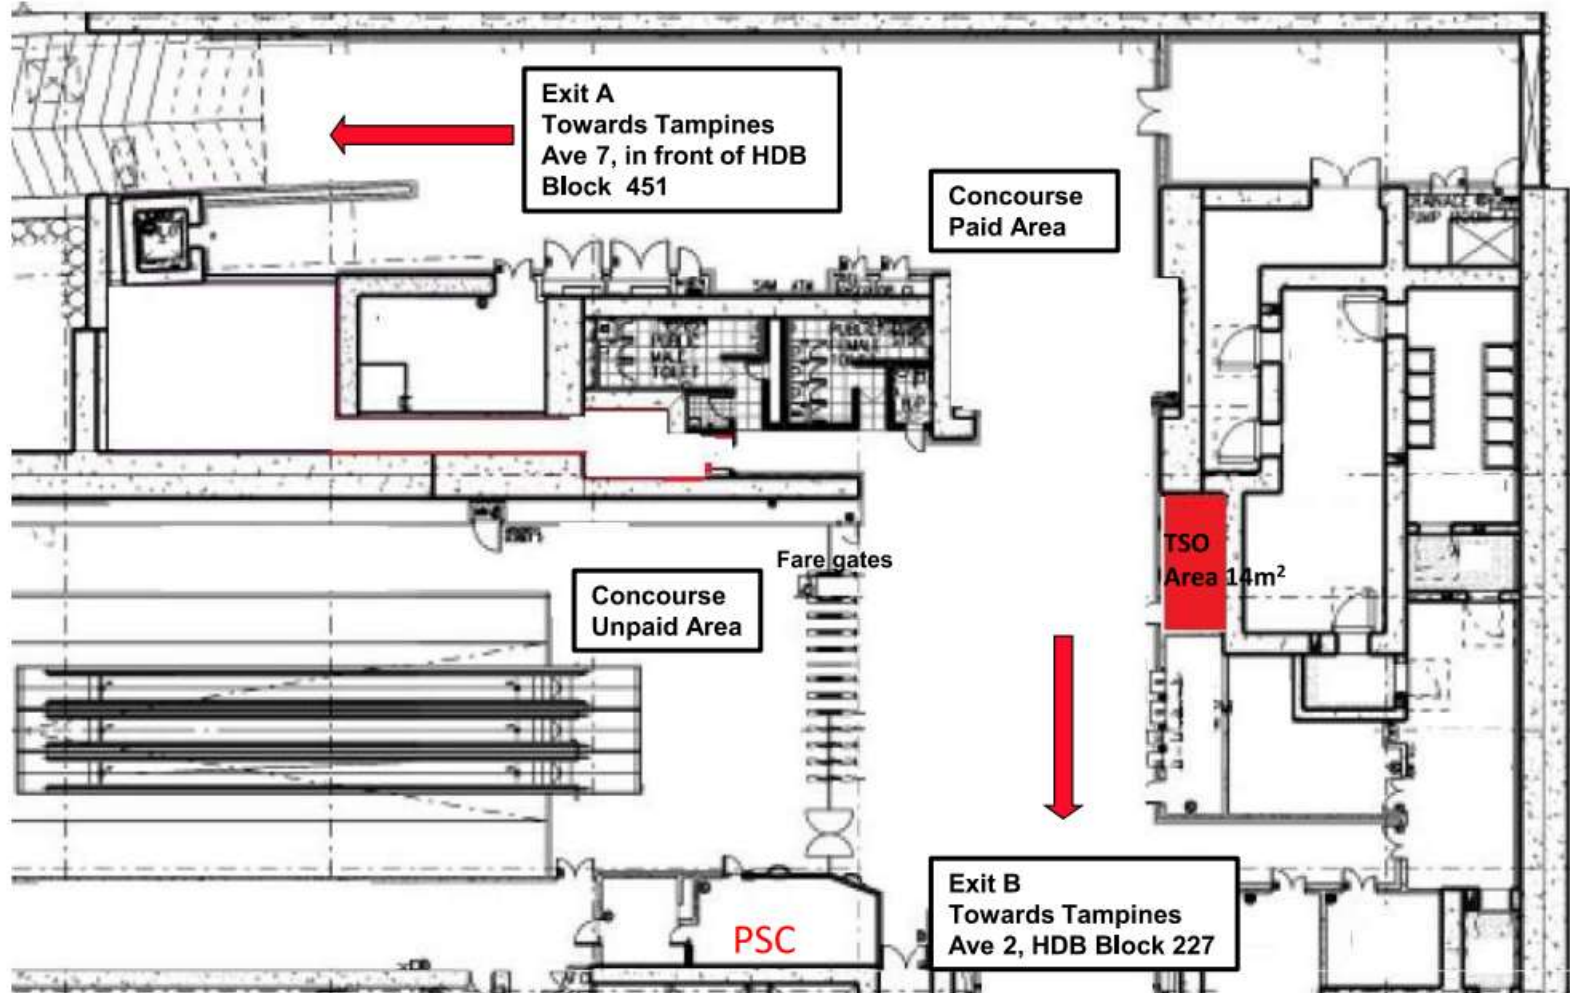

**DT 33 – TAMPINES EAST MRT STATION**

PSC – Passenger Service Centre  
TSO – Transitlink Ticket Sales Office